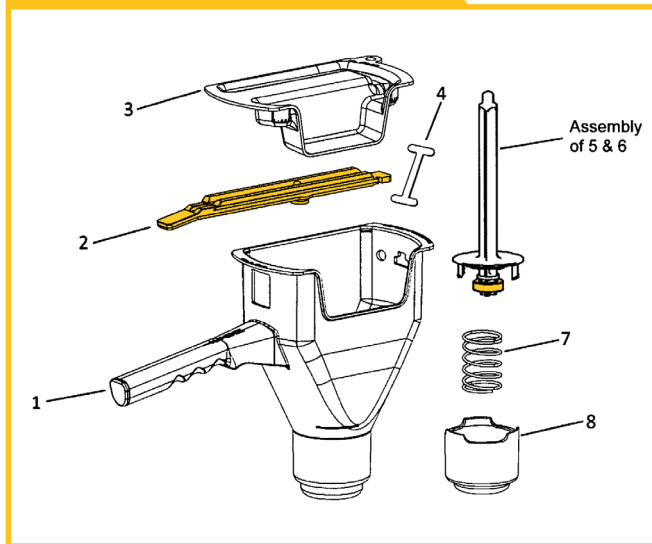

MUSTARD DISPENSER 398-CN

REF 1247103

#	PART NO.	DESCRIPTION	FUNCTION
1	398-112	Narrow Container	Holds all internal parts and provides reservoir
2	404-070	Lever	Forces piston to push mustard out
3	406-152	Narrow Lid	Keeps mustard from drying out
4	404-13	Tether	Secures lid to container
5	404-072	Piston Push Rod	Pushes piston down when lever is pressed
6	404-071	Piston Ring	Works in conjunction with piston
7	407-007	Piston Spring	Returns piston and lever upwards
8	404-066	Cylinder	Holds the mustard