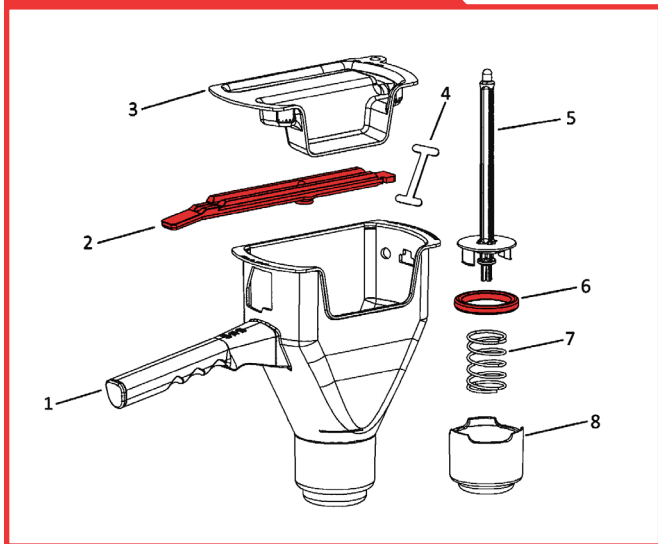

KETCHUP DISPENSER 406-AN

REF 1247102

#	PART NO.	DESCRIPTION	FUNCTION
1	406-151	Narrow Container	Holds all internal parts and provides reservoir
2	404-068	Lever	Forces piston to push ketchup out
3	406-152	Narrow Lid	Keeps ketchup from drying out
4	404-13	Tether	Secures lid to container
5	404-067	Piston Push Rod	Pushes piston down when lever is pressed
6	404-069	Piston Ring	Works in conjunction with piston
7	407-007	Piston Spring	Returns piston and lever upwards
8	404-066	Cylinder	Holds the ketchup