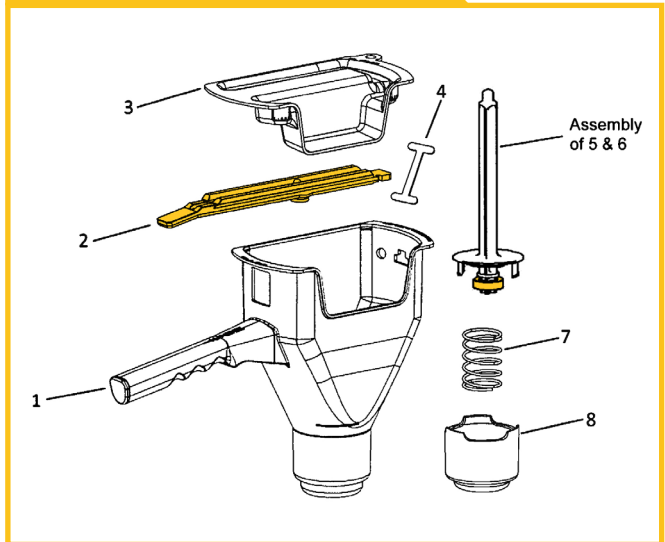

MUSTARD DISPENSER 398-CN

REF 1247103

#	PART NO.	DESCRIPTION	FUNCTION
1	398-112	Narrow Container	Holds all internal parts and provides reservoir
2	404-070	Lever	Forces piston to push mustard out
3	406-152	Narrow Lid	Keeps mustard from drying out
4	404-13	Tether	Secures lid to container
5	404-072	Piston Push Rod	Pushes piston down when lever is pressed
6	404-071	Piston Ring	Works in conjunction with piston
7	407-007	Piston Spring	Returns piston and lever upwards
8	404-066	Cylinder	Holds the mustard