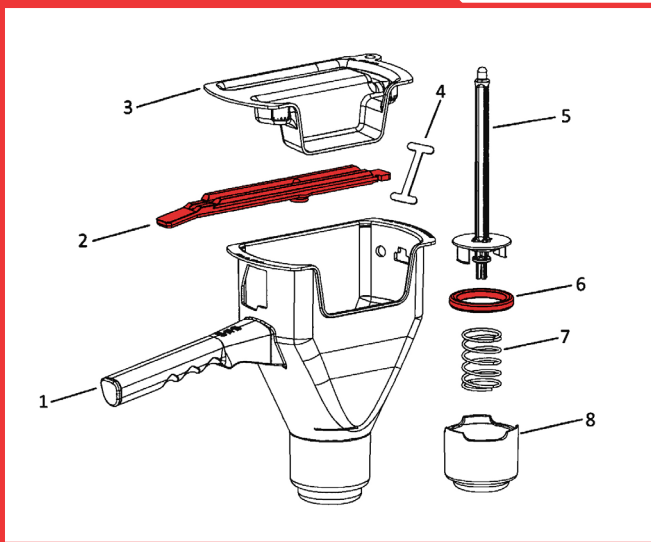

KETCHUP DISPENSER 406-AN

REF 1247102

#	PART NO.	DESCRIPTION	FUNCTION
1	406-151	Narrow Container	Holds all internal parts and provides reservoir
2	404-068	Lever	Forces piston to push ketchup out
3	406-152	Narrow Lid	Keeps ketchup from drying out
4	404-13	Tether	Secures lid to container
5	404-067	Piston Push Rod	Pushes piston down when lever is pressed
6	404-069	Piston Ring	Works in conjunction with piston
7	407-007	Piston Spring	Returns piston and lever upwards
8	404-066	Cylinder	Holds the ketchup